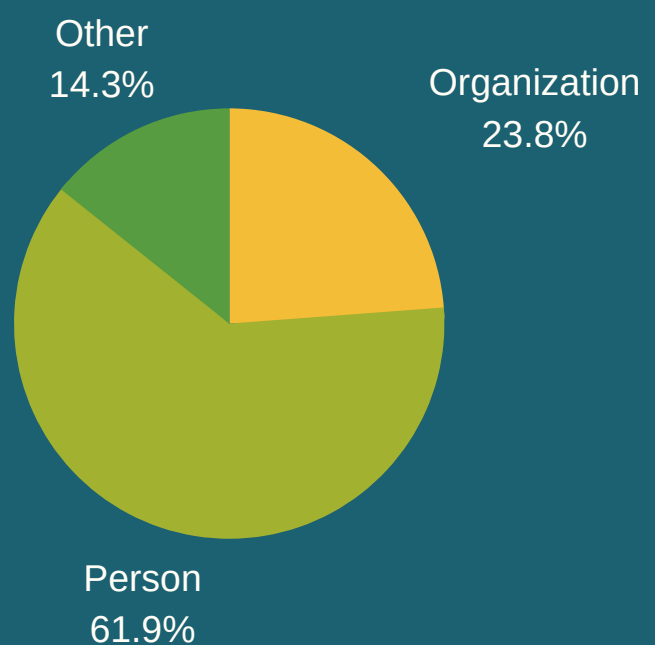

➔➔ HASHTAGS & WEBSITES ARE #VERYPOPULAR

LOCATION LOCATION LOCATION

TWEETERS & DETENTION CENTER LOCATIONS CORRELATE ➔➔

TOP TWEETERS

TOP 21

10 tweet minimum in a 7 day period

- smartdissent
- DedeBell_
- MomsRising
- MamasConPoder
- openletterbot
- AdvocacyToast
- KathleenHeuer
- KizzyUSA
- sjtruog
- ErinSniderIO
- Premunition
- mommasaysobama
- DaNinjer
- KathySylvie
- TUSK81
- leighanne_swift
- MyKeyToChange
- VintageRoze
- AmandaWallin827
- AmericasVoice
- NancySa45944O6O

SURPRISES

- 1 rock band
- 1 documentary
- 3 about mothers

DEMOGRAPHICS

THE PEOPLE

- 6 are in Education
 - 3 students
 - 3 teachers
- 4 are in Social Work
- 3 are religious
- 2 identify as Democrats

#FamiliesBelongTogether