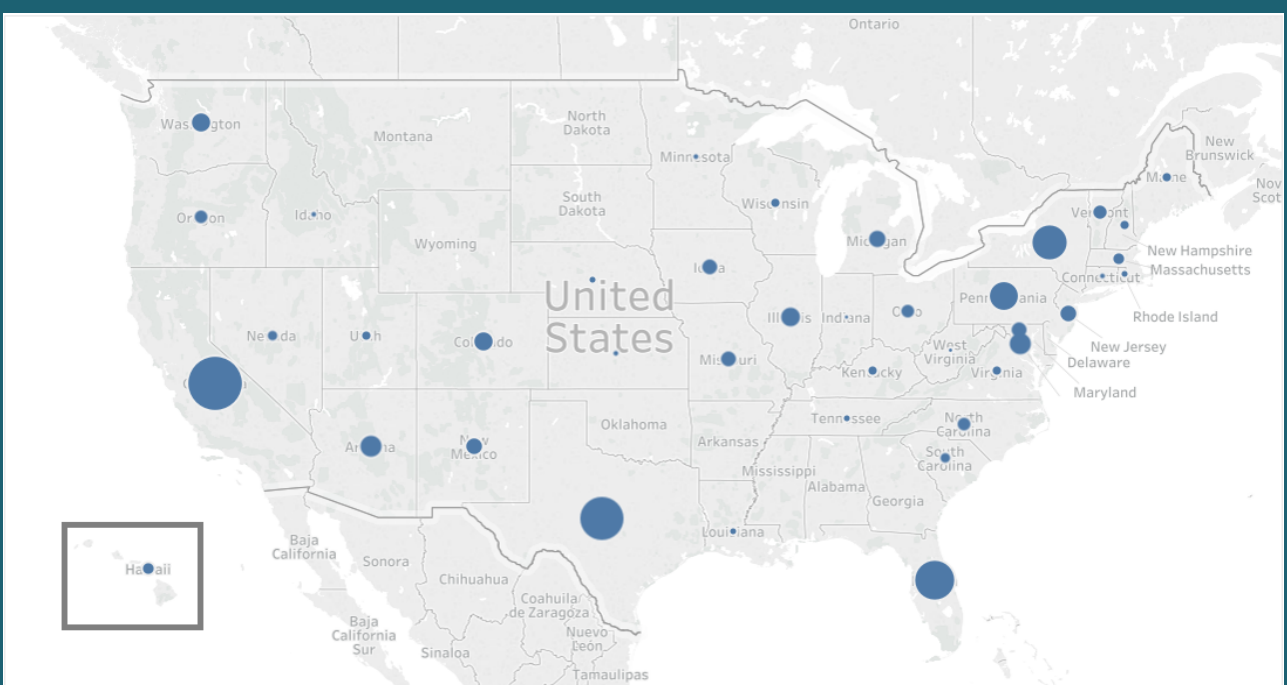

U.S. IMMIGRATION & TWITTER

HOW PEOPLE CARE ON SOCIAL MEDIA

TOP TERMS

Before Filters

- familiesbelongtogether
- https
- t.co
- â or ãã

After Filters - Clean Data

- familiesbelongtogether
- wherearethechildren
- smartdissent
- detention

➔➔ HASHTAGS & WEBSITES ARE #VERYPOPULAR

LOCATION LOCATION LOCATION

TWEETERS & DETENTION CENTER LOCATIONS CORRELATE ➔➔

TOP TWEETERS

TOP 21

10 tweet minimum in a 7 day period

- smartdissent
- DedeBell_
- MomsRising
- MamasConPoder
- openletterbot
- AdvocacyToast
- KathleenHeuer
- KizzyUSA
- sjtruog
- ErinSniderIO
- Premunition
- mommasaysobama
- DaNinjer
- KathySylvie
- TUSK81
- leighanne_swift
- MyKeyToChange
- VintageRoze
- AmandaWallin827
- AmericasVoice
- NancySa45944O6O

SURPRISES

- 1 rock band
- 1 documentary
- 3 about mothers

DEMOGRAPHICS

THE PEOPLE

- 6 are in Education
 - 3 students
 - 3 teachers
- 4 are in Social Work
- 3 are religious
- 2 identify as Democrats

#FamiliesBelongTogether